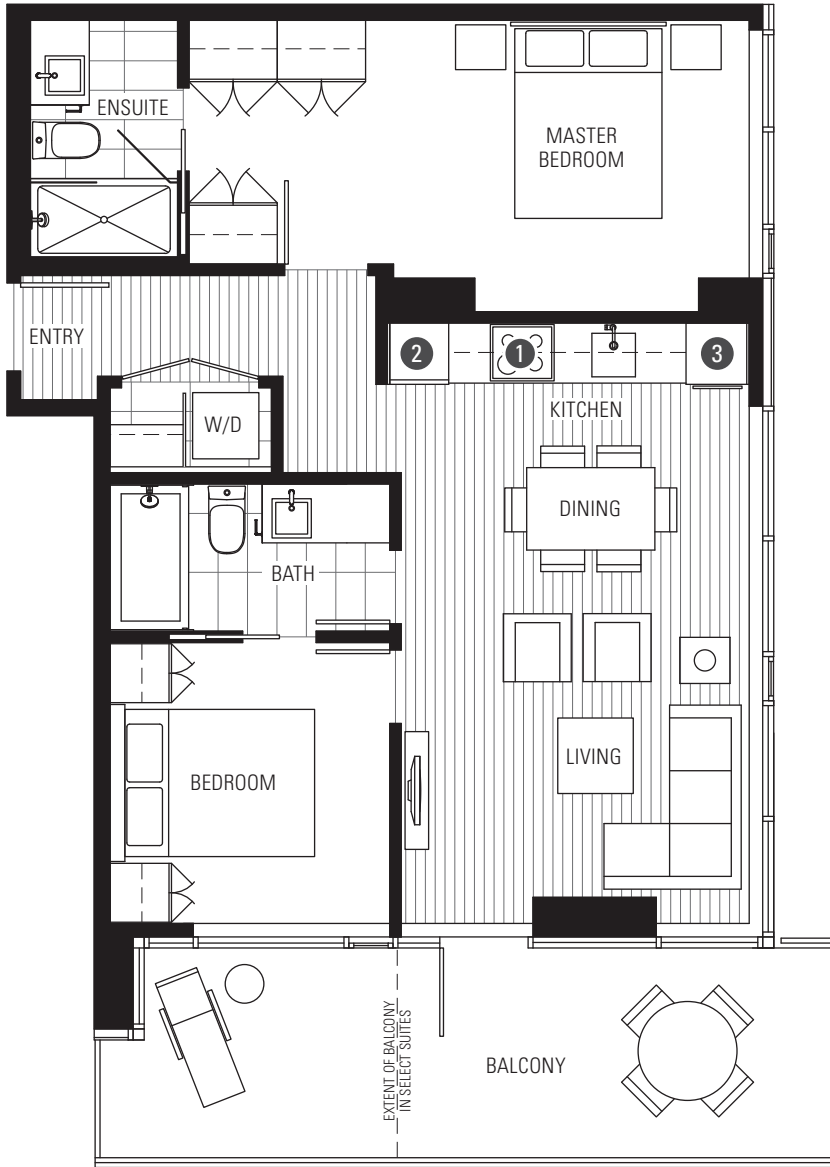

PLAN D

2 BEDROOM

769 SF

- ❶ Blomberg cooktop with Faber built-in hood fan and Blomberg convection oven
- ❷ Blomberg fully integrated refrigerator
- ❸ Blomberg fully integrated dishwasher

NORTH TOWER SUITES 602, 603, 702, 703, 802, 803, 902, 903, 1002, 1003, 1102, 1103, 1202, 1203, 1402, 1403, 1502, 1503, 1602, 1603, 1702, 1703, 1802, 1803, 1902, 1903, 2002, 2003, 2102, 2103, 2202, 2203, 2302, 2303

SOUTH TOWER SUITES 305, 306, 505, 506, 605, 606, 705, 706, 807, 808, 907, 908, 1007, 1008, 1107, 1108, 1207, 1208, 1407, 1408, 1507, 1508, 1607, 1608, 1707, 1708, 1807, 1808, 1907, 1908, 2007, 2008, 2107, 2108, 2207, 2208, 2307, 2308, 2407, 2408, 2507, 2508, 2607, 2608, 2707, 2708, 2807, 2808, 2907, 2908, 3007, 3008