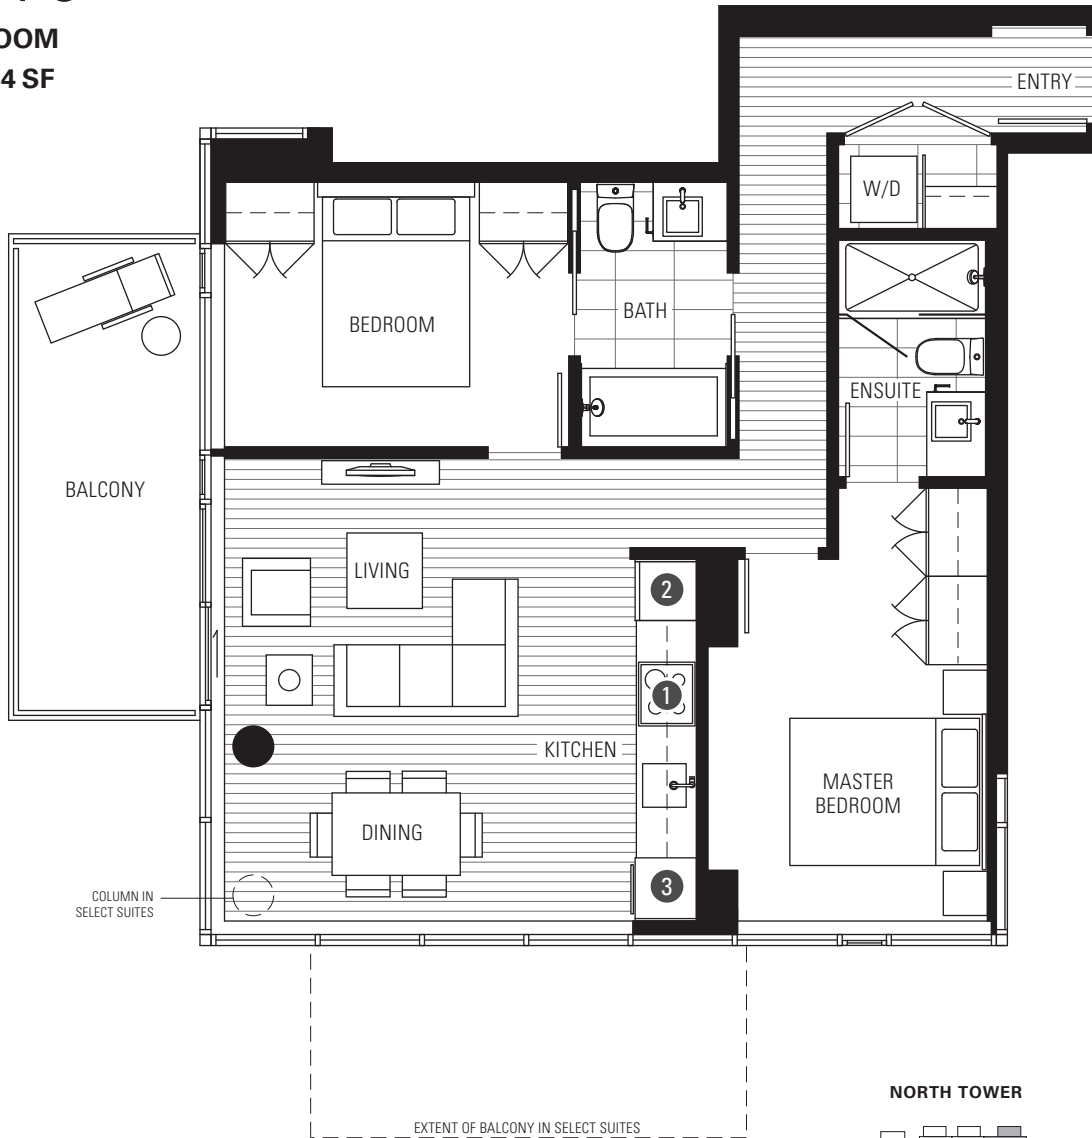

PLAN C

2 BEDROOM
760 - 784 SF

- ❶ Blomberg cooktop with Faber built-in hood fan and Blomberg convection oven
- ❷ Blomberg fully integrated refrigerator
- ❸ Blomberg fully integrated dishwasher

NORTH TOWER SUITES 205, 207, 305, 307, 505, 507, 606, 608, 706, 708, 806, 808, 906, 908, 1006, 1008, 1106, 1108, 1206, 1208, 1406, 1408, 1506, 1508, 1606, 1608, 1706, 1708, 1806, 1808, 1906, 1908, 2006, 2008, 2106, 2108, 2206, 2208, 2306, 2308

SOUTH TOWER SUITES 802, 804, 902, 904, 1002, 1004, 1102, 1104, 1202, 1204, 1402, 1404, 1502, 1504, 1602, 1604, 1702, 1704, 1802, 1804, 1902, 1904, 2002, 2004, 2102, 2104, 2202, 2204, 2302, 2304, 2402, 2404, 2502, 2504, 2602, 2604, 2702, 2704, 2802, 2804, 2902, 2904, 3002, 3004